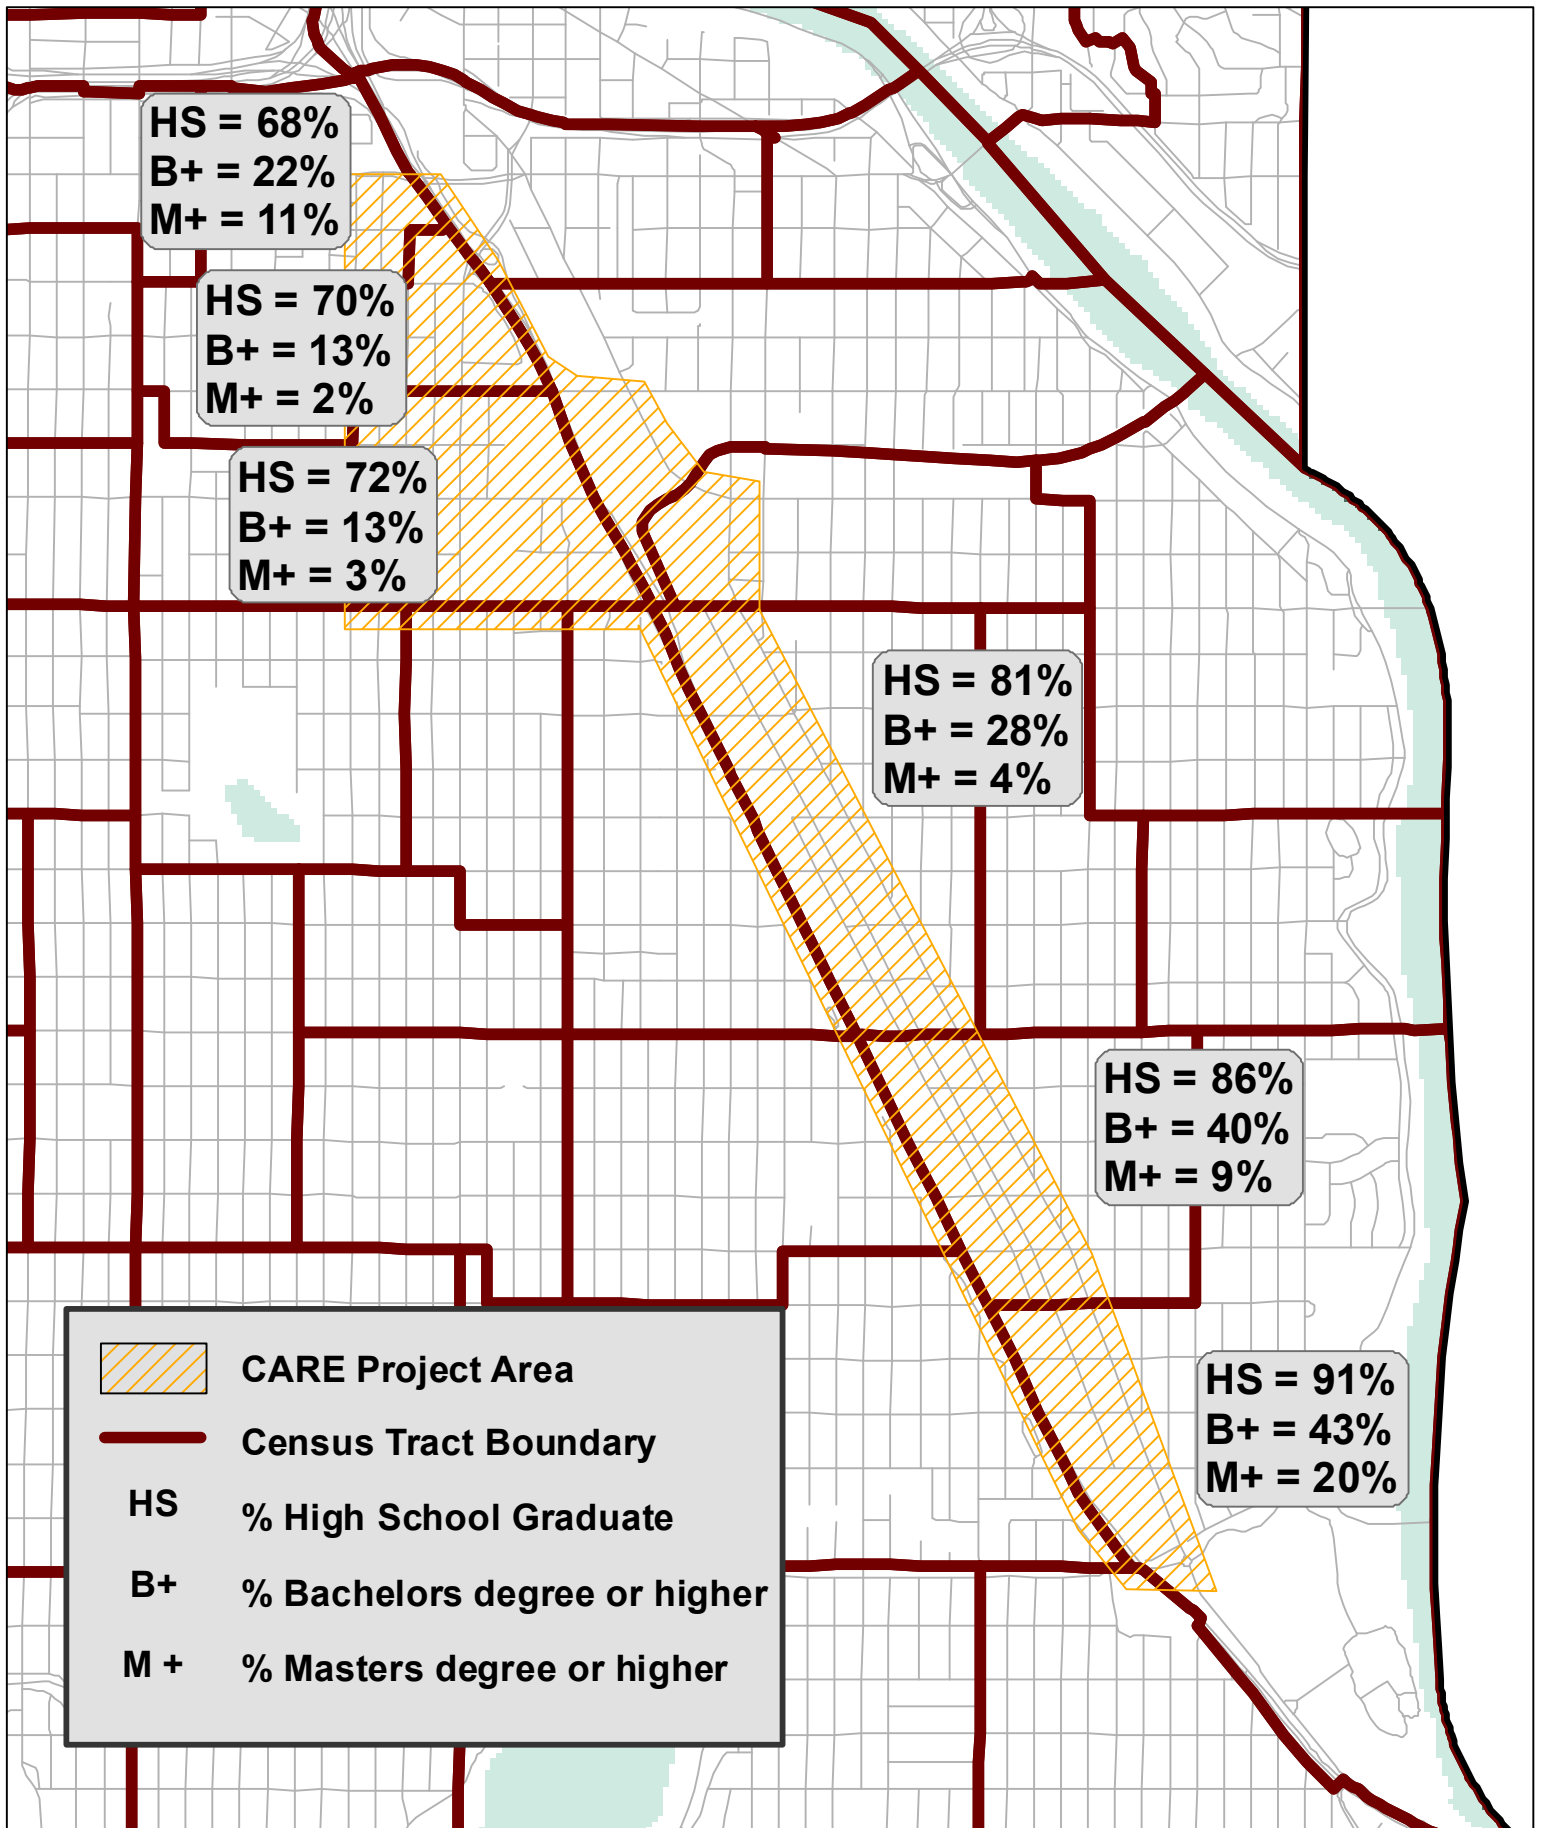

CARE PROJECT AREA - EDUCATION LEVEL

Source: 2005-2009 American Community Survey

CARE PROJECT AREA - MEDIAN HOUSEHOLD INCOME

Source: 2005-2009 American Community Survey

CARE PROJECT AREA - MEDIAN HOME VALUE

Source: 2005-2009 American Community Survey

CARE PROJECT AREA - MEDIAN MONTHLY RENT

Source: 2005-2009 American Community Survey

CARE PROJECT AREA - RACE AND ETHNICITY

Source: 2010 Census